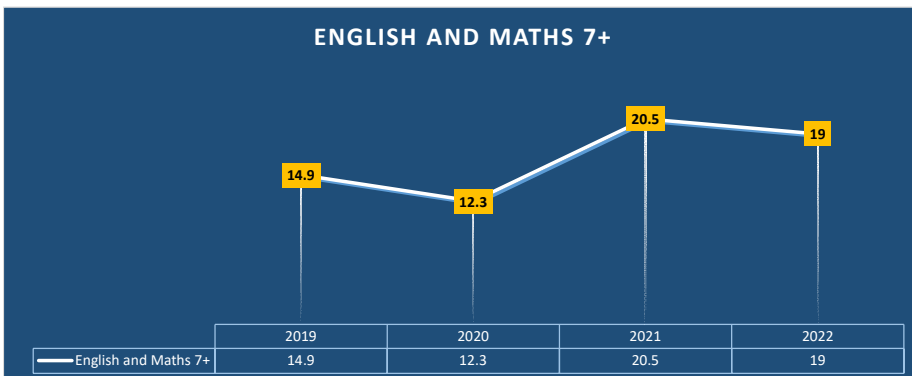

	2019	2020	2021	2022
English and Maths 4+	66.2	70	71	74

	2019	2020	2021	2022
English and Maths 5+	43.2	46	50	55

	2019	2020	2021	2022
English and Maths 7+	14.9	12.3	20.5	19

	2019	2020	2021	2022
Average attainment 8	4.7	4.8	4.9	4.9