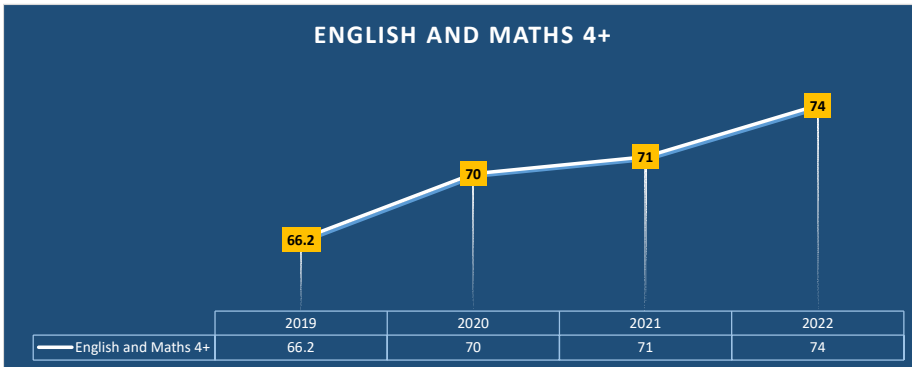

	2019	2020	2021	2022
English and Maths 4+	66.2	70	71	74

	2019	2020	2021	2022
English and Maths 5+	43.2	46	50	55

	2019	2020	2021	2022
English and Maths 7+	14.9	12.3	20.5	19

	2019	2020	2021	2022
Average attainment 8	4.7	4.8	4.9	4.9