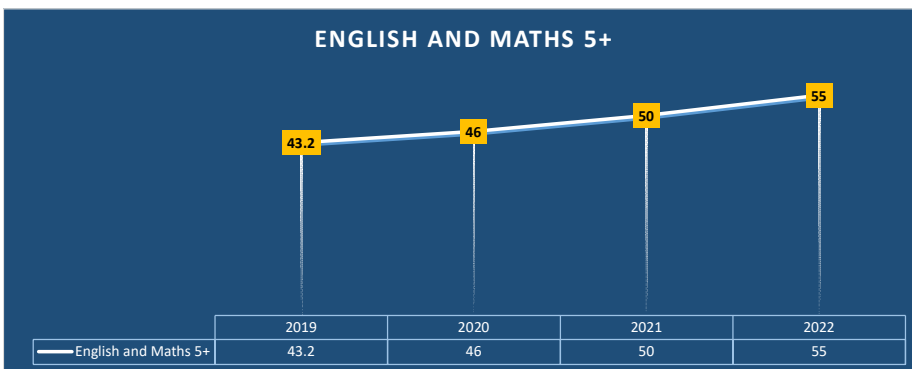

	2019	2020	2021	2022
English and Maths 4+	66.2	70	71	74

	2019	2020	2021	2022
English and Maths 5+	43.2	46	50	55

	2019	2020	2021	2022
English and Maths 7+	14.9	12.3	20.5	19

	2019	2020	2021	2022
Average attainment 8	4.7	4.8	4.9	4.9